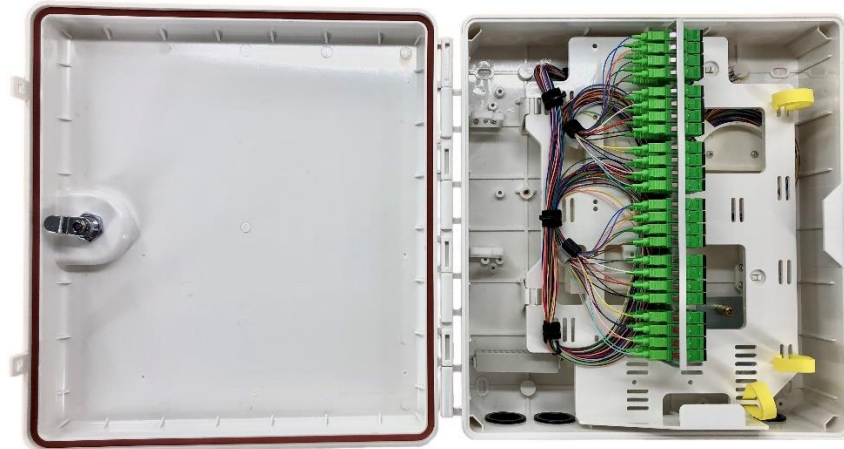

## FEATURES

- For Wall or Pole Mount Applications
- Accommodates 48 Splices
- Bulkhead Panel for 48 SC Simplex/LC Duplex Adapters (SC Footprint)
- IP65 Rated, Weather Tight Grommets
- 4 Entry Ports, 2 Additional Knockout Positions
- Integrated Cable Management
- Removable Door

The AFWNID-48 provides IP-65 protection for fiber optic terminations and splices. The enclosure is equipped with 4 ports for cable entry and 2 knockouts for additional ports. The enclosure accommodates (48) SC footprint adapters and up to 48 splices. The AFWNID-48 is available unloaded, with pigtails and adapters, or with integrated splitters installed. Included installation kit contains drop-in anchors for concrete walls, splice sleeves and ring clamps.

## SPECIFICATIONS

|              |                                |
|--------------|--------------------------------|
| Model        | AFWNID-48                      |
| Dimensions   | 13.25" W x 13.75" H x 4.625" D |
| Entry Points | 4                              |
| Material     | Polycarbonate                  |
| Splice Tray  | 48 Splices                     |